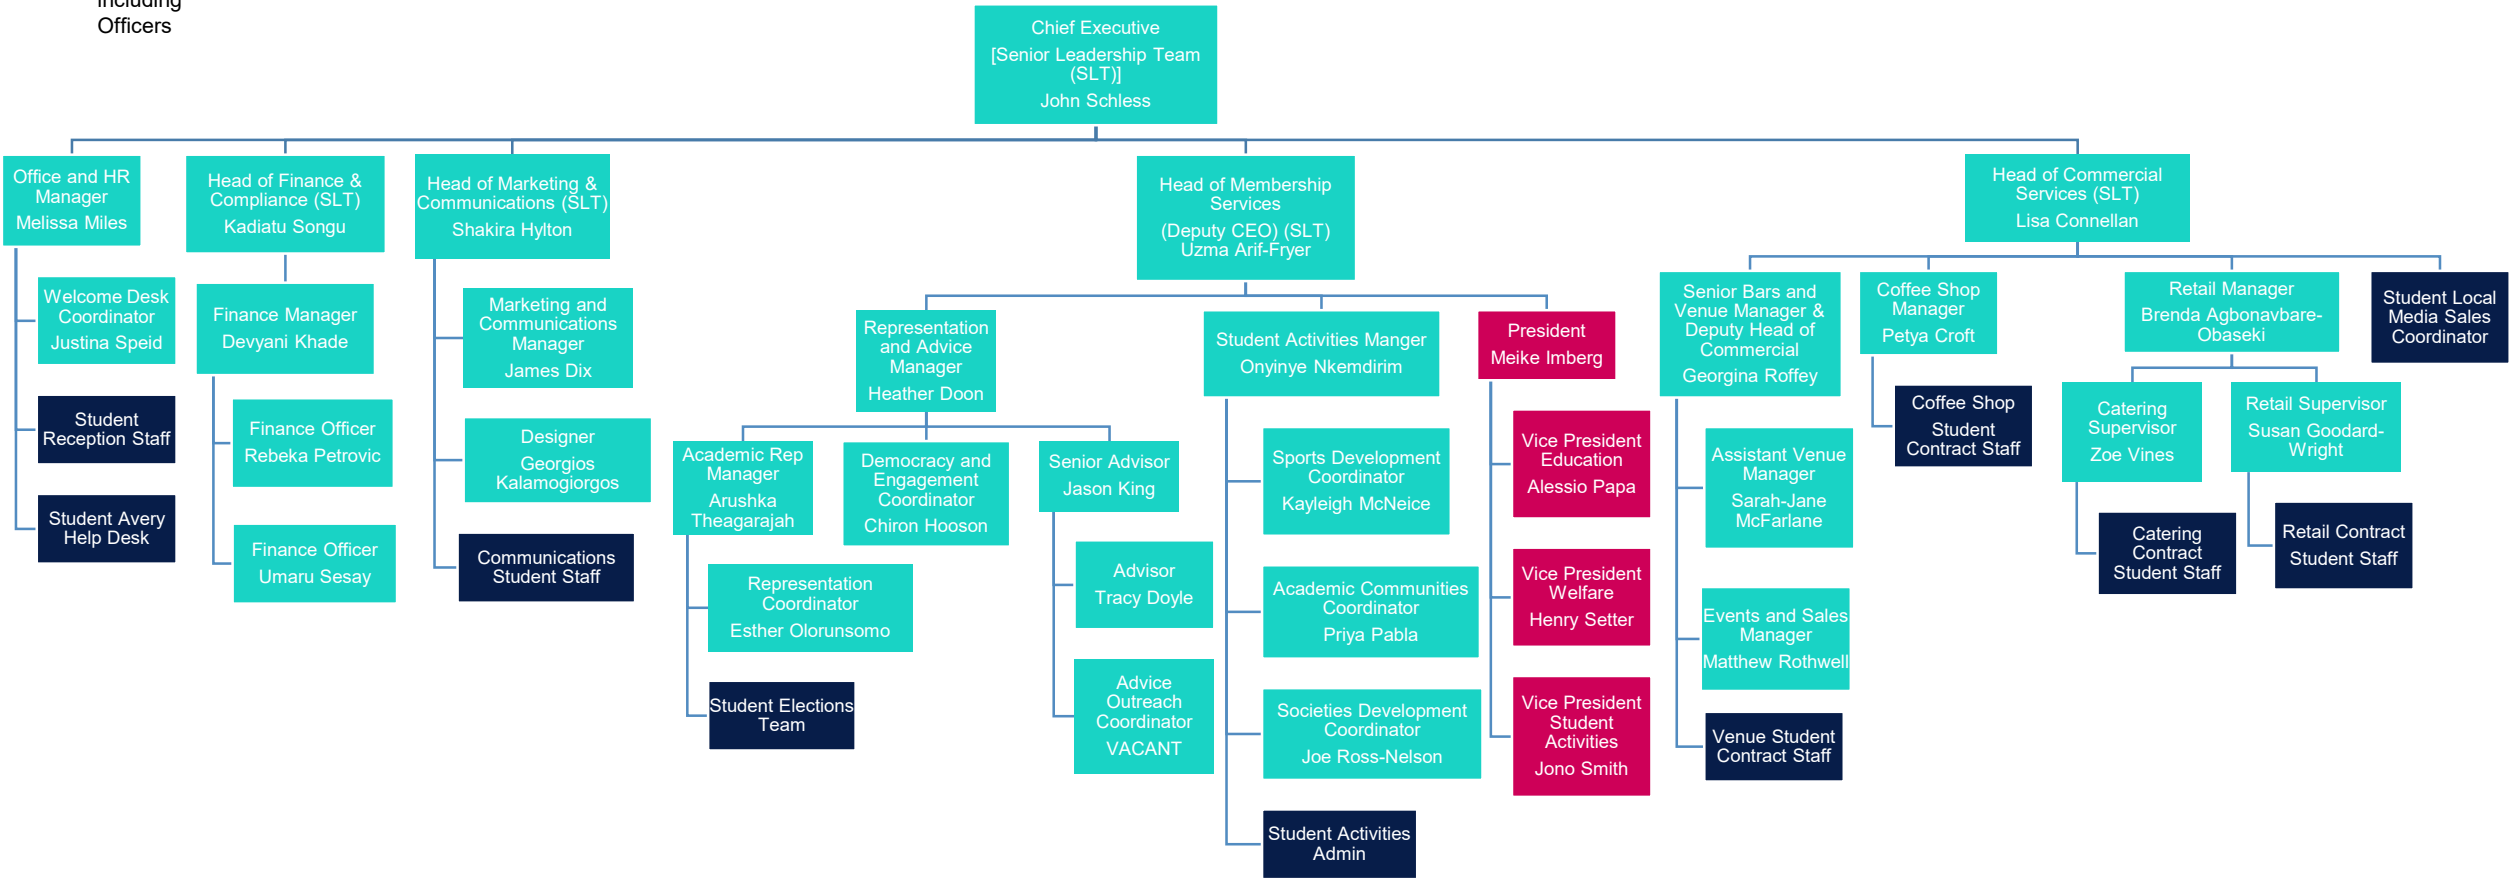

Full-time (FT)	28 Staff 4 Elected Officers
Part-time (PT)	4 Staff (2.5 FTE)
Student staff	10 role types

Total FT and PT numbers including Officers 36 total

Greenwich Students' Union Staff Structure

2018/19

8th January 2019

Career Staff role

Student PT teams

Elected Student Leaders

Running as a viable/ efficient business

Internal/ external comms

Providing membership services

Commercial Services providing revenue & cost effectiveness services